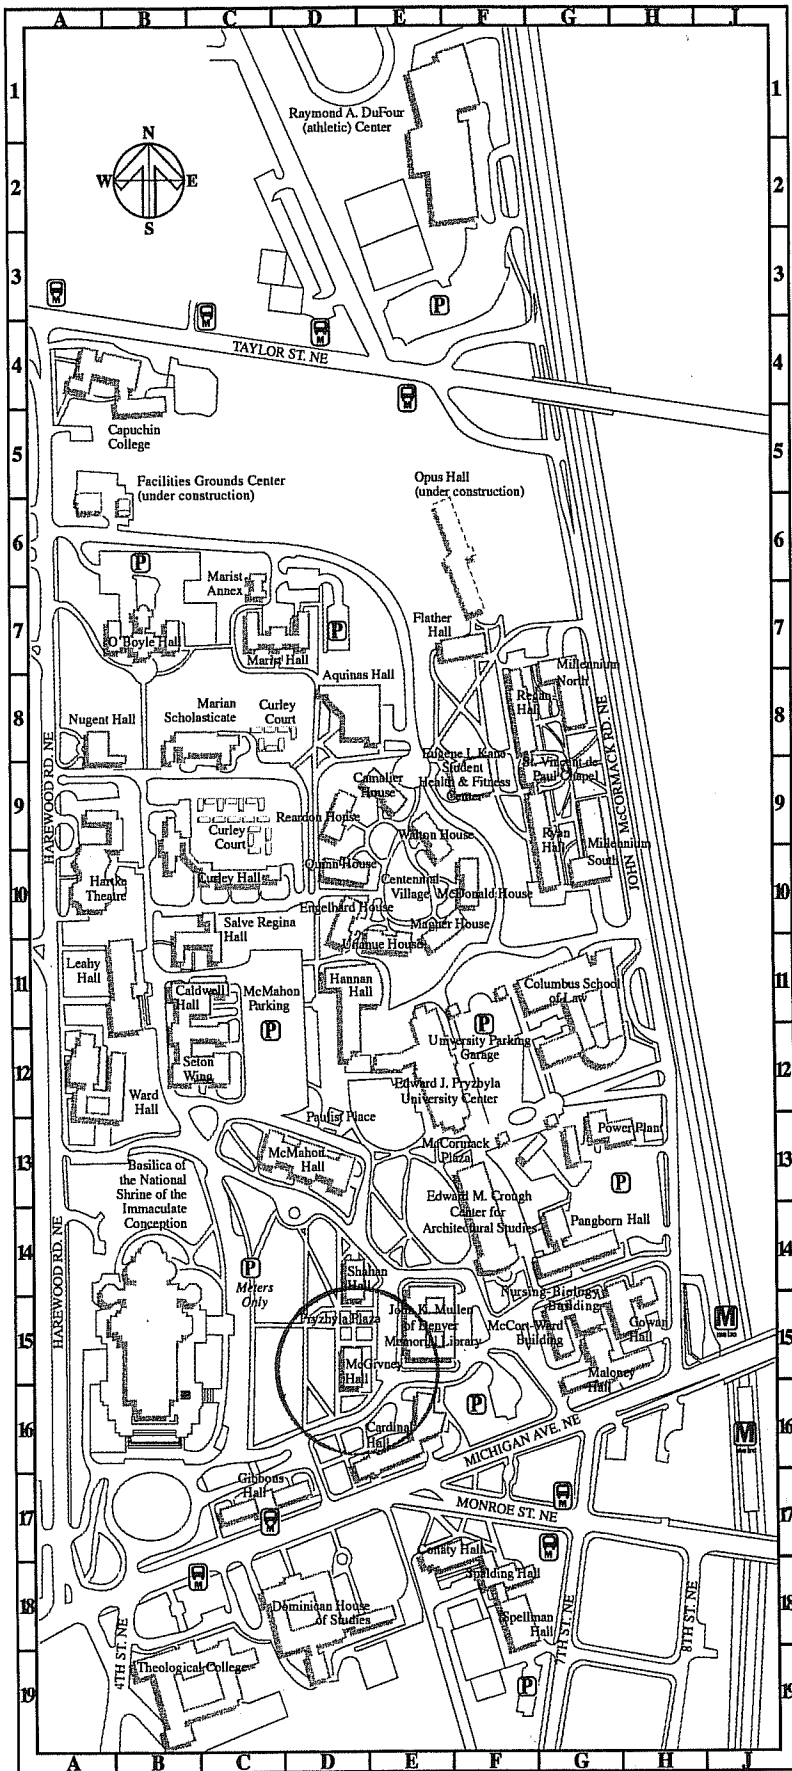

CUA CAMPUS MAP DIRECTORY

Admissions, McMahon Hall . . . D13	McGivney Hall D15
Alumni Relations, McMahon Hall D13	McMahon Hall D13
Aquinas Hall D8	Metro Station, Brookland/CUA J15
Architecture and Planning, Crough Center F14	Metropolitan College, Pangborn Hall G14
Arts and Sciences, McMahon Hall D13	Millennium North G8
Athletics, DuFour Center F1	Millennium South G9
Bookstore, Pryzbyla Center . . . E12	Music, Ward Hall A12
Caldwell Hall, Auditorium and Chapel C12	Nugent Hall A8
Callan Theatre, Hartke Theatre . A9	Nursing-Biology Building . . . G15
Camalier House E9	Nursing, Gowan Hall H15
Campus Ministry, Caldwell Hall . C12	O'Boyle Hall B7
Canon Law, Caldwell Hall . . . C12	Opus Hall F6
Cardinal Hall E16	Pangborn Hall G14
Career Services, Pryzbyla Center E12	Philosophy, Aquinas Hall D8
Centennial Village E10	Police/Public Safety, Leahy Hall A11
Columbus School of Law . . . G11	Power Plant, Maintenance . . . G13
Computer Center, Leahy Hall . A11	Pryzbyla Center E12
Conaty Hall F17	Public Affairs, McMahon Hall . . D13
Crough Center F14	Quinn House D10
Curley Court C9	Reardon House D9
Curley Hall C10	Regan Hall F8
Dean of Students, Pryzbyla Center E12	Registrar, McMahon Hall . . . D13
Drama Department, Hartke Theatre A10	Residence Life, Cardinal Hall . . E16
DuFour Center F1	Ryan Hall G9
Engelhard House D10	St. Vincent de Paul Chapel . . . G9
Engineering, Pangborn Hall . . . G14	Salve Regina Hall and Art Gallery C11
Facilities Grounds Center . . . A5	Seton Wing, Caldwell Hall . . . C12
Financial Aid, McMahon Hall . . D13	Shahan Hall D14
Flather Hall F7	Shrine, Basilica of the National Shrine of the Immaculate Conception B15
Gibbons Hall C17	Spalding Hall F18
Gowan Hall and Auditorium . . H15	Spellman Hall F18
Graduate Admissions, McMahon Hall D13	Social Service, Shahan Hall . . D14
Hannan Hall, Hertzfeld Auditorium . . . D11	Student Accounts, Leahy Hall . . A11
Hartke Theatre A10	Student Life, Pryzbyla Center . . E12
Housing Services, Cardinal Hall . E16	Summer Sessions, Pangborn Hall G14
Human Resources, Leahy Hall A11	Theological College B19
Judicial Affairs and Ethical Development, Cardinal Hall . E16	Theology and Religious Studies, Caldwell Hall C12
Kane Student Health and Fitness Center F9	Unanue House E11
Koubek Auditorium, Crough Center F14	University Development, Aquinas Hall D8
Law School G11	University Parking Garage . . . F12
Leahy Hall A11	Visitors' Information, Pryzbyla Center E12
Library, Mullen E15	Walton House E9
Library and Information Science, Marist Hall C7	Ward Hall and Recital Hall . . . A12
Magner House E10	
Maloney Hall and Auditorium . G15	
Marist Hall C7	
McCort-Ward Hall G15	
McDonald House F10	